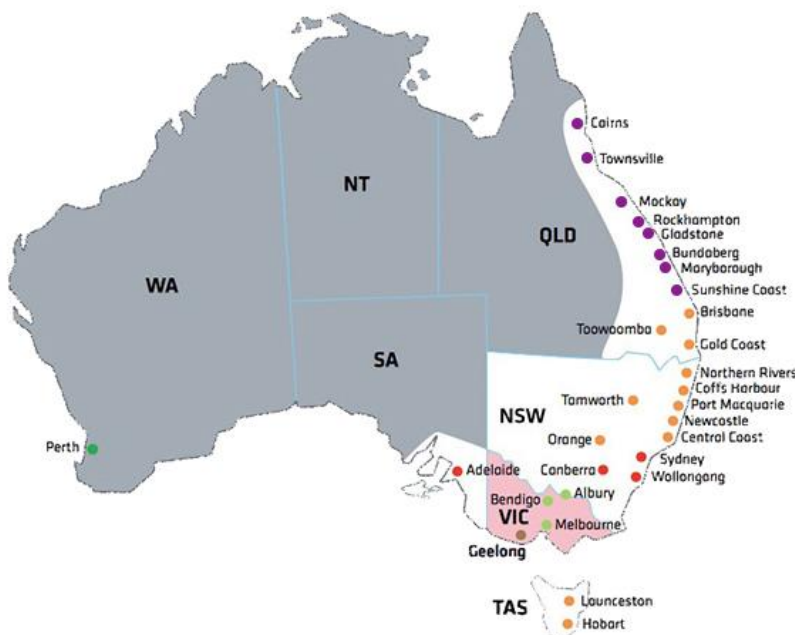

Freight Costs

This is a guide only. If you are unsure which zone you are located in, please double check online at www.fastway.com.au. Freight is subject to change. These rates are current as of July 2016.

Victorian Zones:

Brown:	\$8.53 per case
Lime Green:	\$12.54 per case
Yellow:	\$18.43 per case
Pink:	\$24.15 per case

National Zones:

Red:	\$16.25 per case
Orange:	\$22.20 per case
Purple:	\$30.31 per case
White:	\$40.35 per case
Grey:	\$60.25 per case