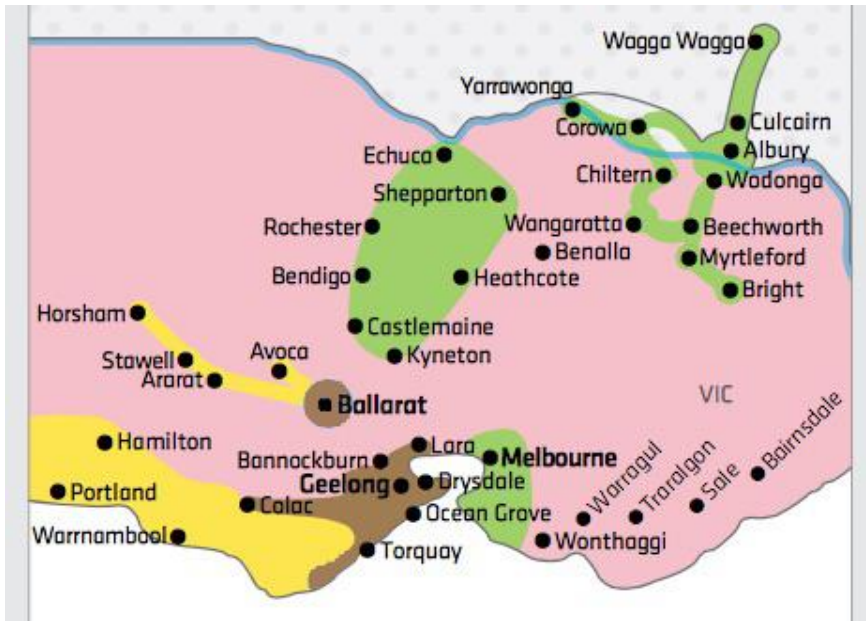

Freight Costs

This is a guide only. If you are unsure which zone you are located in, please double check online at www.fastway.com.au. Freight is subject to change. These rates are current as of July 2016.

Victorian Zones:

Brown:	\$8.53 per case
Lime Green:	\$12.54 per case
Yellow:	\$18.43 per case
Pink:	\$24.15 per case

National Zones:

Red:	\$16.25 per case
Orange:	\$22.20 per case
Purple:	\$30.31 per case
White:	\$40.35 per case
Grey:	\$60.25 per case